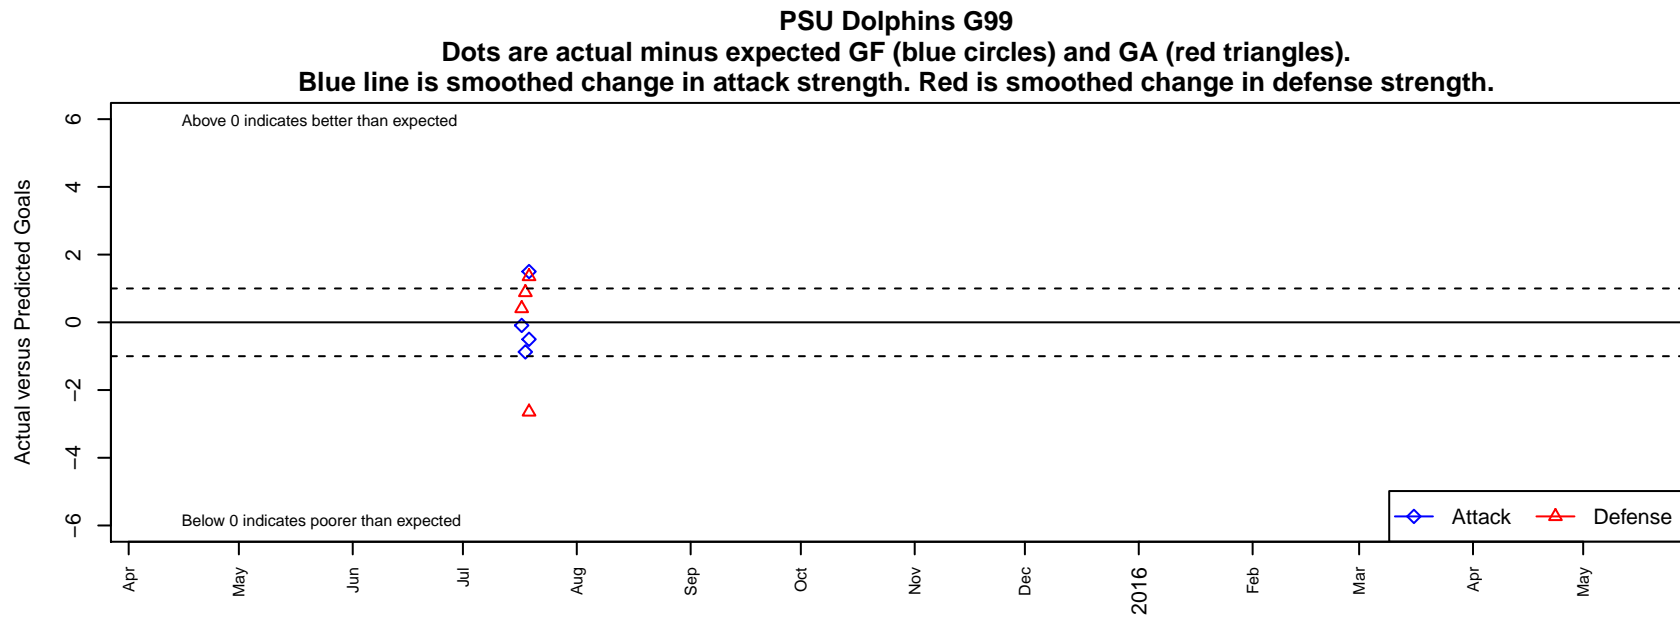

PSU Dolphins G99

Puyallup SC
Puyallup, WA
G99 total strength=965
attack=2.3 defense=1.36
notes= Puyallup Soccer Union

alt names used:
Dolphins

Venues played:
2015 KITG GU16 Red

date	home		away		venue	pred.home	pred.away
2015-07-19	FME Renegades G99	5	PSU Dolphins G99	2	2015 KITG GU16 Red	2.35	0.50
2015-07-19	FME Renegades G99	1	PSU Dolphins G99	0	2015 KITG GU16 Red	2.35	0.50
2015-07-18	PSU Dolphins G99	1	Grasshoppers G99	1	2015 KITG GU16 Red	1.87	1.88
2015-07-17	Sharpshooters G99	0	PSU Dolphins G99	3	2015 KITG GU16 Red	0.41	3.09